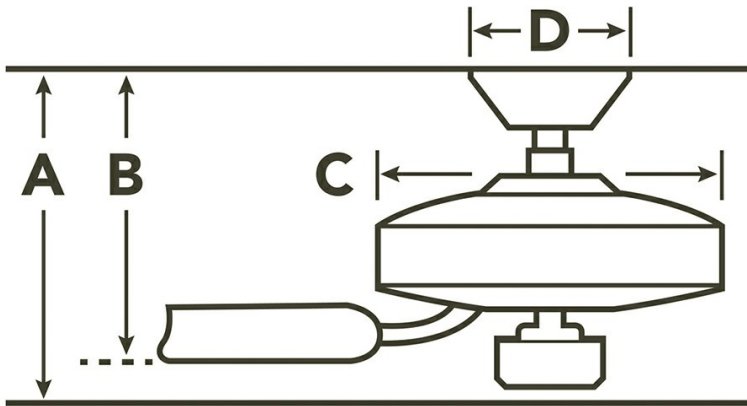

Primary Control System

Remote Included	Yes
Wall Control Included	No
Low Ceiling Adaptable	No
Lead Wire Length	78.00"
Motor Size	125
Motor Type	DC

Dimensions

Downrod	A	B	C	D
1.00 OD X 4.00	15.25	12.75	7.50	5.85